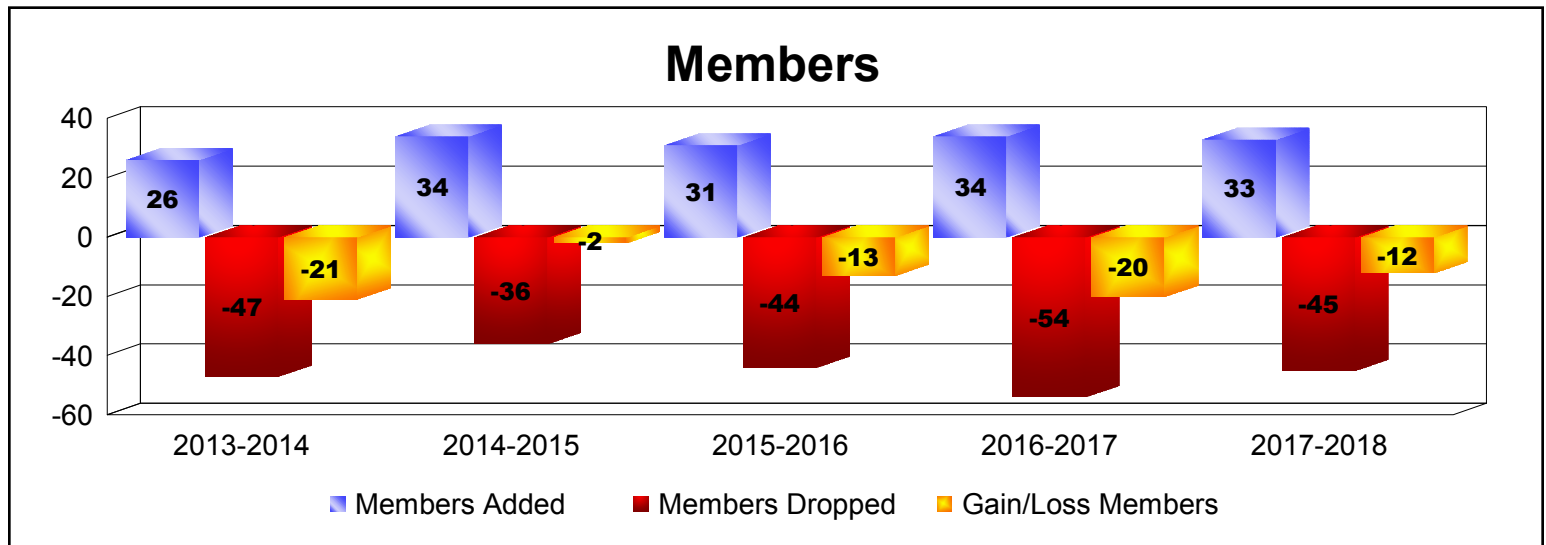

Year	New Clubs	Dropped Clubs	Gain/ Loss Clubs	New Members	Charter Members	Reinstate Members	Transfer Members	Total Member Added	Total Members Dropped	Gain/ Loss Members
2013-2014	0	0	0	22	0	4	0	26	-47	-21
2014-2015	0	0	0	30	1	0	3	34	-36	-2
2015-2016	0	0	0	30	0	0	1	31	-44	-13
2016-2017	0	-1	-1	29	1	2	2	34	-54	-20
2017-2018	0	-1	-1	27	0	1	5	33	-45	-12
<b>Average</b>	<b>0</b>	<b>0</b>	<b>0</b>	<b>28</b>	<b>0</b>	<b>1</b>	<b>2</b>	<b>32</b>	<b>-45</b>	<b>-14</b>

Year	New Clubs	Dropped Clubs	Gain/ Loss Clubs	New Members	Charter Members	Reinstate Members	Transfer Members	Total Member Added	Total Members Dropped	Gain/ Loss Members
2013-2014	0	-1	-1	32	0	1	4	37	-52	-15
2014-2015	0	0	0	64	2	1	2	69	-59	10
2015-2016	0	0	0	36	0	0	0	36	-57	-21
2016-2017	0	0	0	40	0	1	3	44	-78	-34
2017-2018	0	-1	-1	49	0	0	5	54	-74	-20
<b>Average</b>	<b>0</b>	<b>0</b>	<b>0</b>	<b>44</b>	<b>0</b>	<b>1</b>	<b>3</b>	<b>48</b>	<b>-64</b>	<b>-16</b>