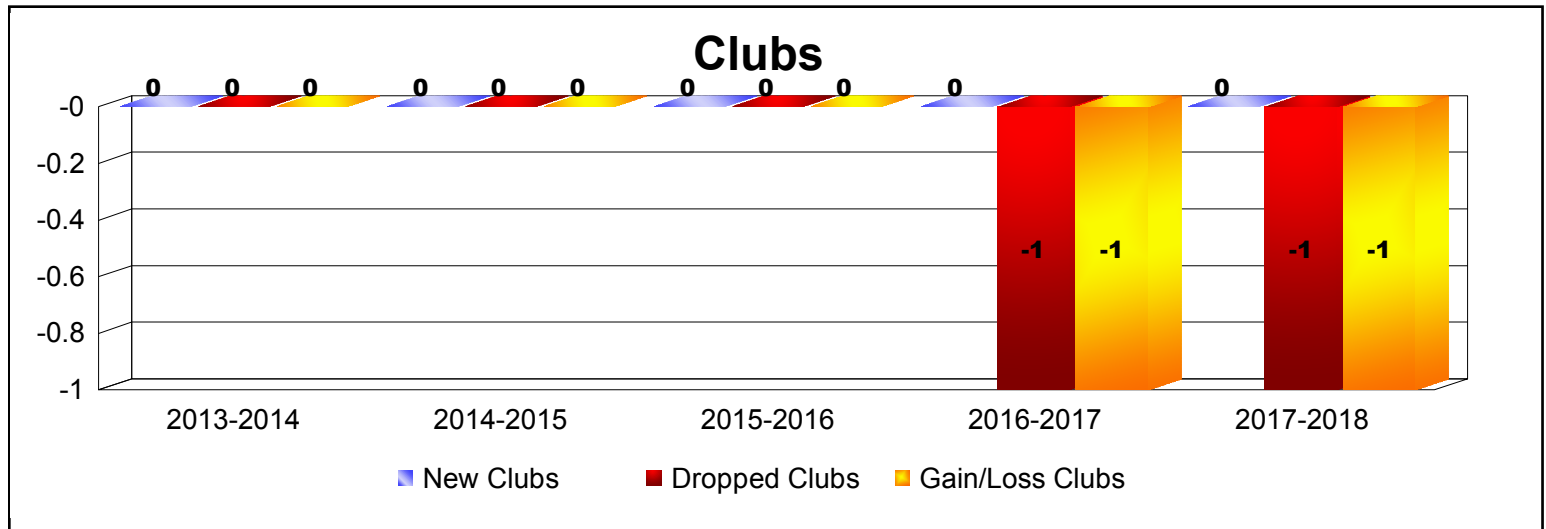

Year	New Clubs	Dropped Clubs	Gain/ Loss Clubs	New Members	Charter Members	Reinstate Members	Transfer Members	Total Member Added	Total Members Dropped	Gain/ Loss Members
2013-2014	0	0	0	22	0	4	0	26	-47	-21
2014-2015	0	0	0	30	1	0	3	34	-36	-2
2015-2016	0	0	0	30	0	0	1	31	-44	-13
2016-2017	0	-1	-1	29	1	2	2	34	-54	-20
2017-2018	0	-1	-1	27	0	1	5	33	-45	-12
<b>Average</b>	<b>0</b>	<b>0</b>	<b>0</b>	<b>28</b>	<b>0</b>	<b>1</b>	<b>2</b>	<b>32</b>	<b>-45</b>	<b>-14</b>

Year	New Clubs	Dropped Clubs	Gain/ Loss Clubs	New Members	Charter Members	Reinstate Members	Transfer Members	Total Member Added	Total Members Dropped	Gain/ Loss Members
2013-2014	0	-1	-1	32	0	1	4	37	-52	-15
2014-2015	0	0	0	64	2	1	2	69	-59	10
2015-2016	0	0	0	36	0	0	0	36	-57	-21
2016-2017	0	0	0	40	0	1	3	44	-78	-34
2017-2018	0	-1	-1	49	0	0	5	54	-74	-20
<b>Average</b>	<b>0</b>	<b>0</b>	<b>0</b>	<b>44</b>	<b>0</b>	<b>1</b>	<b>3</b>	<b>48</b>	<b>-64</b>	<b>-16</b>