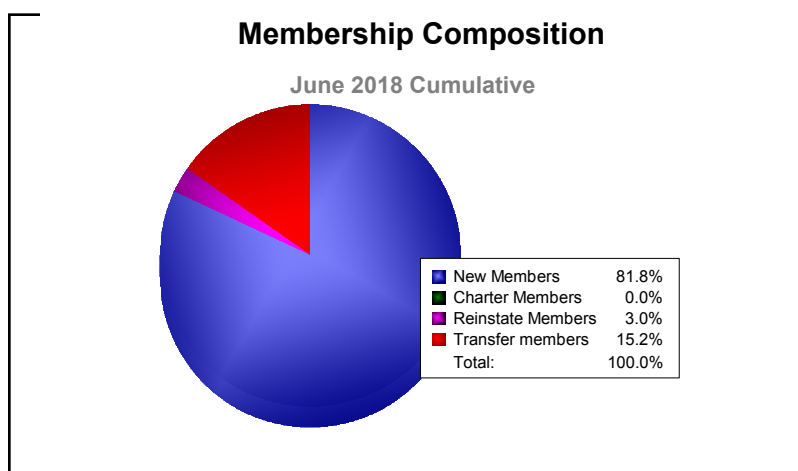

Year	New Clubs	Dropped Clubs	Gain/ Loss Clubs	New Members	Charter Members	Reinstate Members	Transfer Members	Total Member Added	Total Members Dropped	Gain/ Loss Members
2013-2014	0	0	0	22	0	4	0	26	-47	-21
2014-2015	0	0	0	30	1	0	3	34	-36	-2
2015-2016	0	0	0	30	0	0	1	31	-44	-13
2016-2017	0	-1	-1	29	1	2	2	34	-54	-20
2017-2018	0	-1	-1	27	0	1	5	33	-45	-12
<b>Average</b>	<b>0</b>	<b>0</b>	<b>0</b>	<b>28</b>	<b>0</b>	<b>1</b>	<b>2</b>	<b>32</b>	<b>-45</b>	<b>-14</b>

Year	New Clubs	Dropped Clubs	Gain/ Loss Clubs	New Members	Charter Members	Reinstate Members	Transfer Members	Total Member Added	Total Members Dropped	Gain/ Loss Members
2013-2014	0	-1	-1	32	0	1	4	37	-52	-15
2014-2015	0	0	0	64	2	1	2	69	-59	10
2015-2016	0	0	0	36	0	0	0	36	-57	-21
2016-2017	0	0	0	40	0	1	3	44	-78	-34
2017-2018	0	-1	-1	49	0	0	5	54	-74	-20
<b>Average</b>	<b>0</b>	<b>0</b>	<b>0</b>	<b>44</b>	<b>0</b>	<b>1</b>	<b>3</b>	<b>48</b>	<b>-64</b>	<b>-16</b>