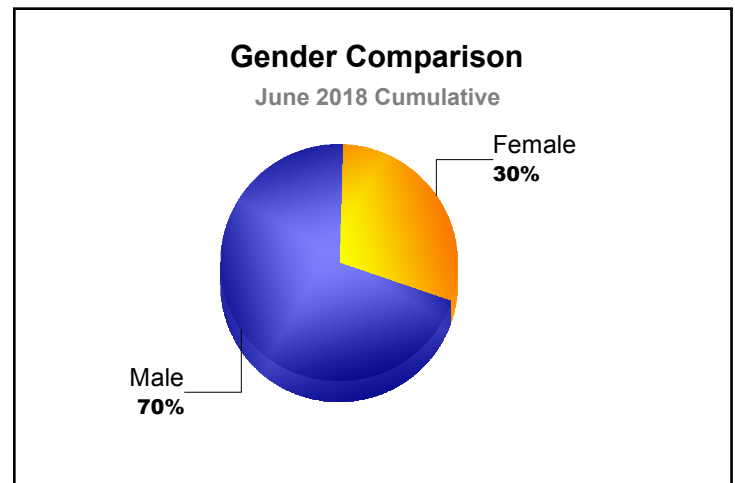

Year	New Clubs	Dropped Clubs	Gain/ Loss Clubs	New Members	Charter Members	Reinstate Members	Transfer Members	Total Member Added	Total Members Dropped	Gain/ Loss Members
2013-2014	0	0	0	22	0	4	0	26	-47	-21
2014-2015	0	0	0	30	1	0	3	34	-36	-2
2015-2016	0	0	0	30	0	0	1	31	-44	-13
2016-2017	0	-1	-1	29	1	2	2	34	-54	-20
2017-2018	0	-1	-1	27	0	1	5	33	-45	-12
<b>Average</b>	<b>0</b>	<b>0</b>	<b>0</b>	<b>28</b>	<b>0</b>	<b>1</b>	<b>2</b>	<b>32</b>	<b>-45</b>	<b>-14</b>